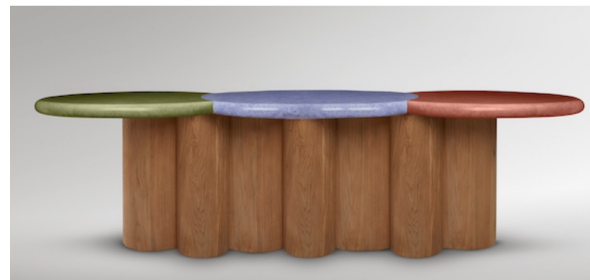

SPARKLE

Car Green, Purple & Rust