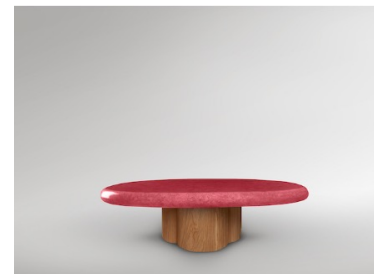

## *The Eclipse Low Table Single - Colourways*

Nude

Purple

Raspberry Pink

Tingle Green

Rust

Sky Blue

Watermelon