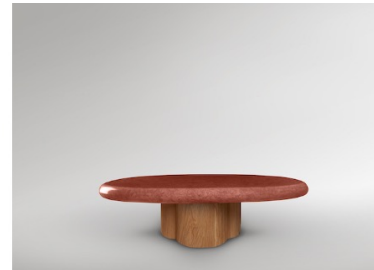

## *The Eclipse Low Table Single - Colourways*

Nude

Purple

Raspberry Pink

Tingle Green

Rust

Sky Blue

Watermelon