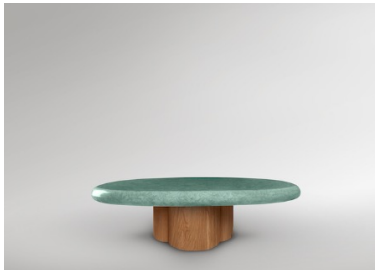

## *The Eclipse Low Table Single - Colourways*

Nude

Purple

Raspberry Pink

Tingle Green

Rust

Sky Blue

Watermelon