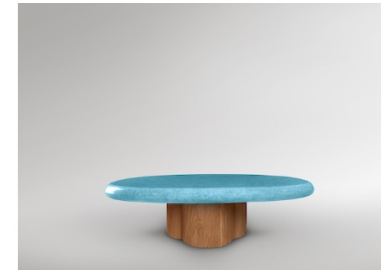

## *The Eclipse Lux Table Single - Colourways*

Agapantha

Café Au Lait

Car Green

Dirty White

Forest Green

Kingfisher Blue

## *The Eclipse Low Table Single - Colourways*

Nude

Purple

Raspberry Pink

Tingle Green

Rust

Sky Blue

Watermelon