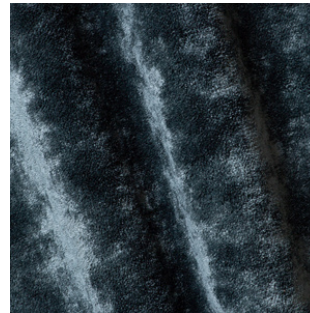

Colour Selection

Métaphores Concorde
Limited Edition

Riz

E cru

Orge

Rouille

Poudre

Dune

Mastic

Chinchilla

Colour Selection

Métaphores Concorde
Limited Edition

Taupe

Bronze

Ardoise

Abysses