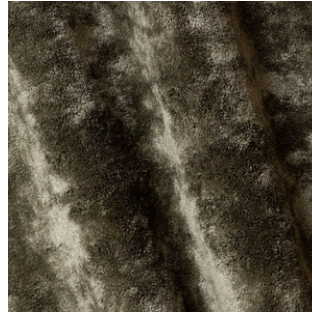

Colour Selection

Métaphores Concorde
Limited Edition

Riz

E cru

Orge

Rouille

Poudre

Dune

Mastic

Chinchilla

Colour Selection

Métaphores Concorde
Limited Edition

Taupe

Bronze

Ardoise

Abysses