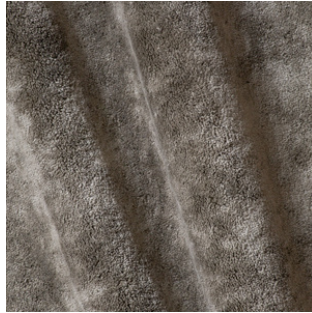

Colour Selection

Métaphores Concorde
Limited Edition

Riz

E cru

Orge

Rouille

Poudre

Dune

Mastic

Chinchilla

Colour Selection

Métaphores Concorde
Limited Edition

Taupe

Bronze

Ardoise

Abysses