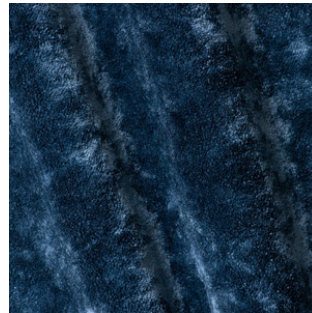

Colour Selection

Métaphores Concorde
Limited Edition

Riz

E cru

Orge

Rouille

Poudre

Dune

Mastic

Chinchilla

Colour Selection

Métaphores Concorde
Limited Edition

Taupe

Bronze

Ardoise

Abysses