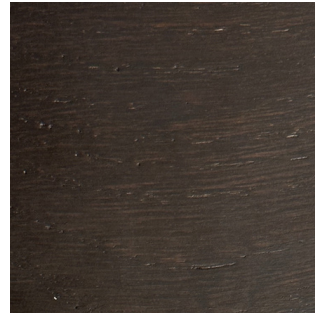

Wood Selection

Laura Gonzalez - Mawu Chair

Golden Oak

Dark Oak