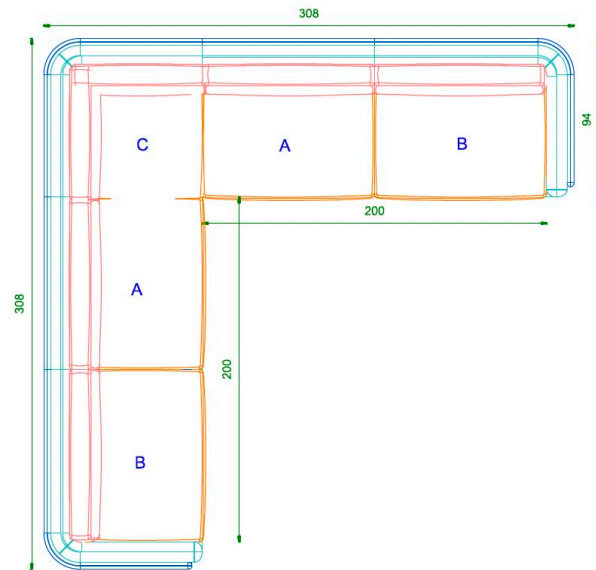

INVISIBLE COLLECTION

theinvisiblecollection.com

Ebisu Modular Sofa

4 seater

5 seater

6 seater

4 seater: W 308xD 208xH 77 cm / W 121.3" x D 81.9" x H 30.3"

5 seater: W 308xD 308xH 77 cm / W 121.3" x D 121.3" x H 30.3"

6 seater: W 408xD 308xH 77 cm / W 160.6" x D 121.3" x H 30.3"

Please contact us for more information or for a bespoke order