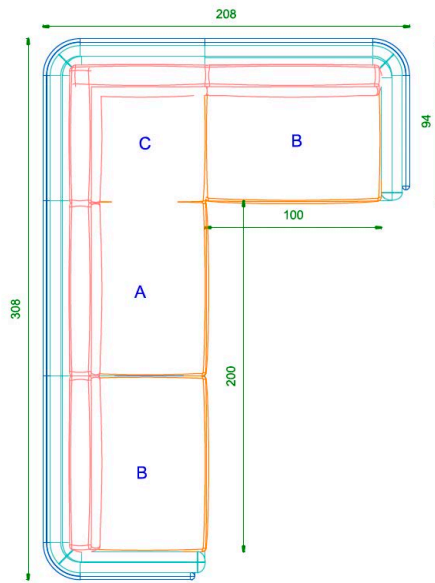

INVISIBLE COLLECTION

theinvisiblecollection.com

Ebisu Modular Sofa

4 seater

5 seater

6 seater

4 seater: W 308xD 208xH 77 cm / W 121.3" x D 81.9" x H 30.3"

5 seater: W 308xD 308xH 77 cm / W 121.3" x D 121.3" x H 30.3"

6 seater: W 408xD 308xH 77 cm / W 160.6" x D 121.3" x H 30.3"

Please contact us for more information or for a bespoke order