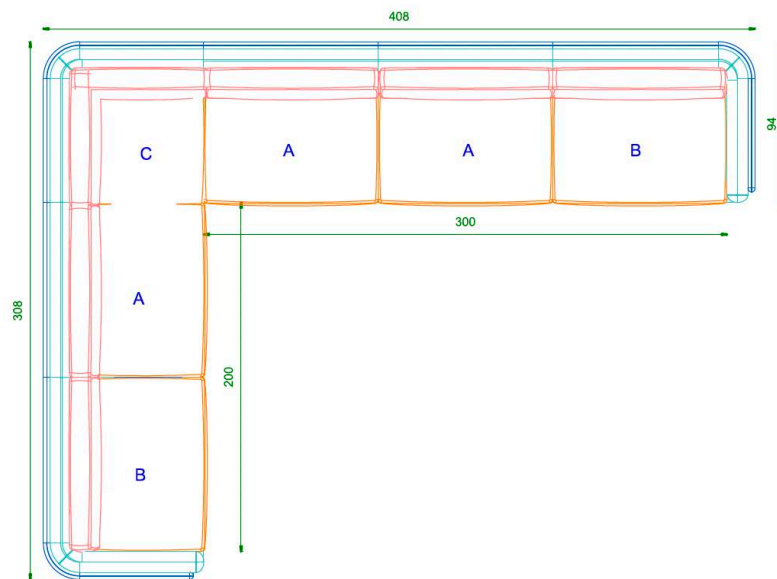

INVISIBLE COLLECTION

theinvisiblecollection.com

Ebisu Modular Sofa

4 seater

5 seater

6 seater

4 seater: W 308xD 208xH 77 cm / W 121.3" x D 81.9" x H 30.3"

5 seater: W 308xD 308xH 77 cm / W 121.3" x D 121.3" x H 30.3"

6 seater: W 408xD 308xH 77 cm / W 160.6" x D 121.3" x H 30.3"

Please contact us for more information or for a bespoke order