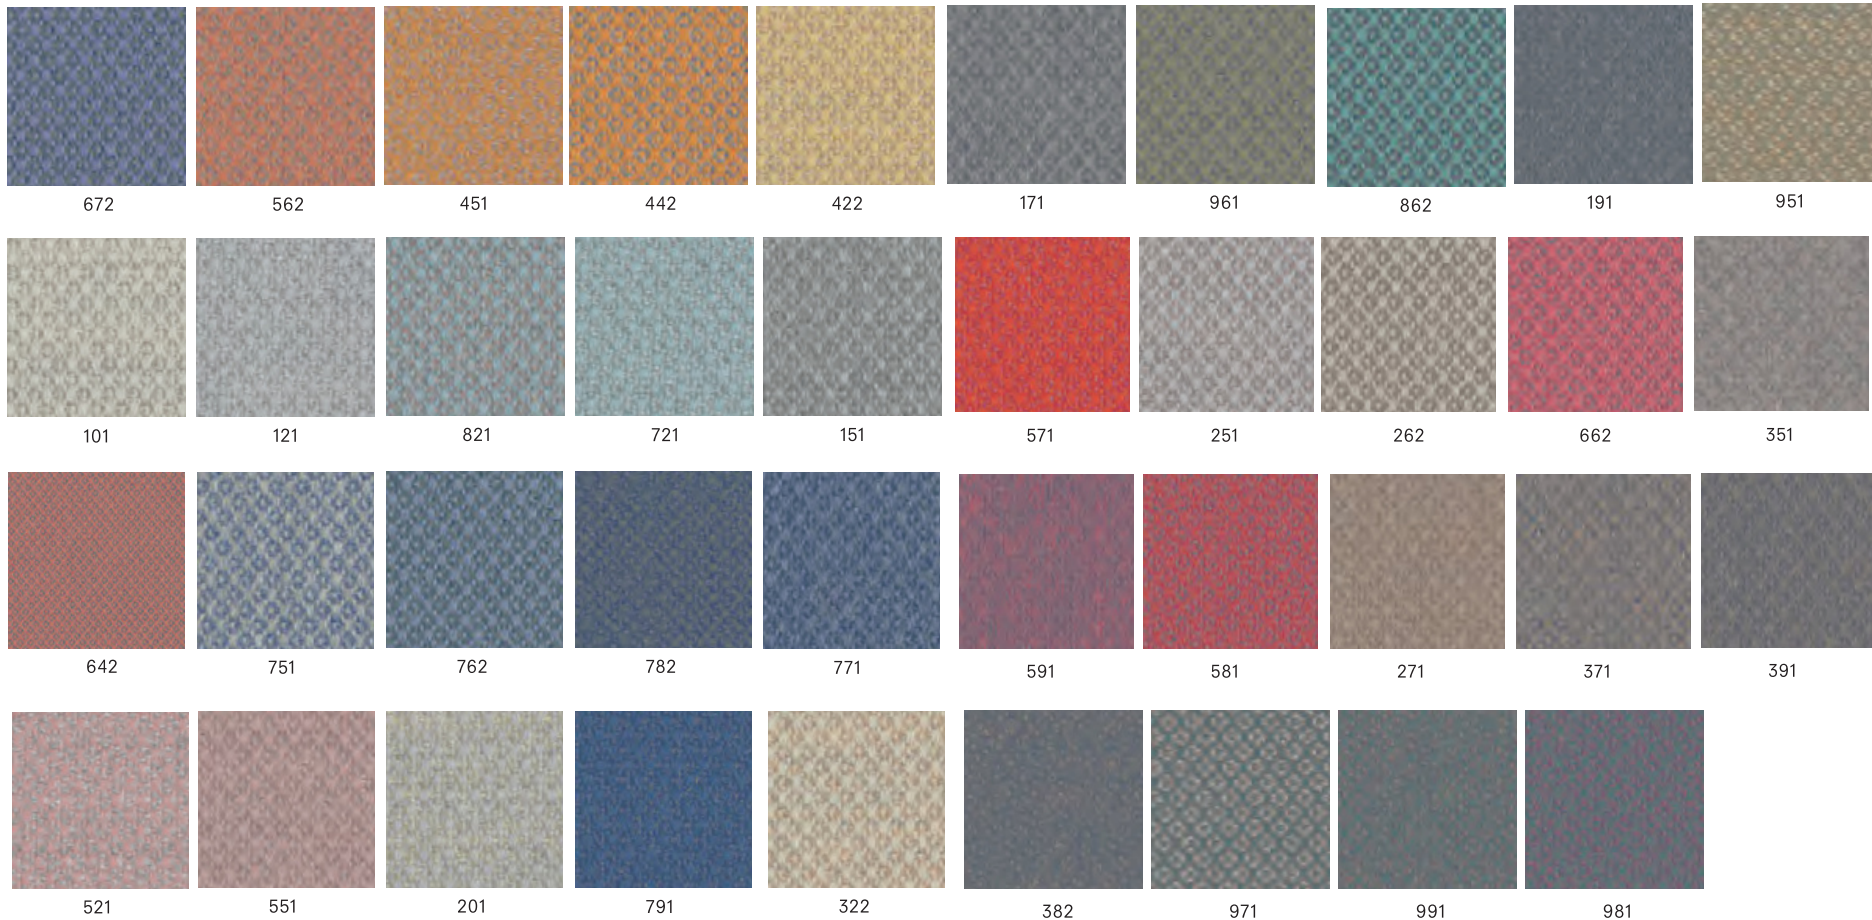

Fabric Selection

Noé Duchaufour-Lawrance
Meet Chair

Bridget,
Pierre Frey

Copenhagen,
Bisson Bruneel

Yosemite,
Manufacture
Royale Bonvallet

Fabric Selection

Noé Duchaufour-Lawrance - Le Baiser Bed
Kvadrat, Fiord 2

Socoa - Carmin
Remy Carriat

Socoa - Prune
Remy Carriat

Socoa - Sangria
Remy Carriat

Socoa - Marine
Remy Carriat

Socoa - Bleu roy
Remy Carriat

Fabric Selection

Dunes, Sorensen

Anthrazite - 21003
Dunes, Sorensen

Grey - 21007
Dunes, Sorensen

Racing green - 21005
Dunes, Sorensen

Dark Brown - 21001
Dunes, Sorensen

Rust - 2100
Dunes, Sorensen

Camel - 21004
Dunes, Sorensen

Cognac - 21000
Dunes, Sorensen

Ecru - 21008
Dunes, Sorensen