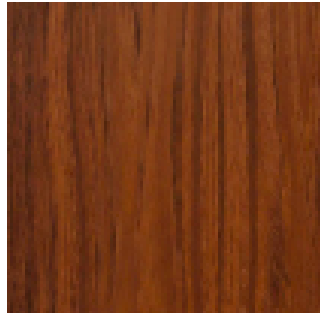

Wood Selection

Atelier Tortil - Taboo Chair

Mutenye

Natural Oak

White Oak

Grey Oak

Black Oak