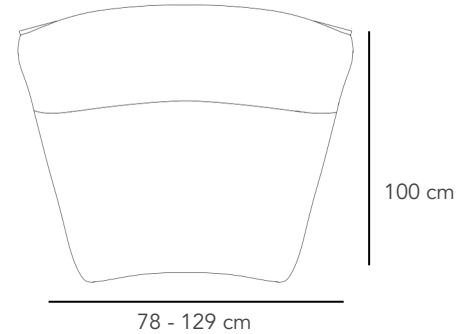

INVISIBLE COLLECTION

Possible compositions

La Chance - Snow Sofa

1x Straight Module

1 Curved 30° module

INVISIBLE COLLECTION

Possible compositions

La Chance - Snow Sofa

156 - 228 cm

2x Module Curve 30°

256 - 328 cm

Sofa Three-Seater Straight-Curved:

1x Straight Module
2x Curved 30° Module

300 cm

Sofa Three-Seater Straight:

3x Straight Module

312 - 516 cm

Sofa Four-Seater Curved:

4x Curved 30° Module