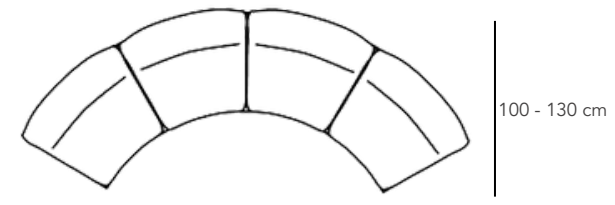

156 - 228 cm

2x Module Curve 30°

256 - 328 cm

Sofa Three-Seater Straight-Curved:

1x Straight Module
2x Curved 30° Module

300 cm

Sofa Three-Seater Straight:

3x Straight Module

312 - 516 cm

Sofa Four-Seater Curved:

4x Curved 30° Module