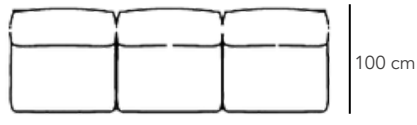

156 - 228 cm

2x Module Curve 30°

256 - 328 cm

Sofa Three-Seater Straight-Curved:

1x Straight Module
2x Curved 30° Module

300 cm

Sofa Three-Seater Straight:

3x Straight Module

312 - 516 cm

Sofa Four-Seater Curved:

4x Curved 30° Module