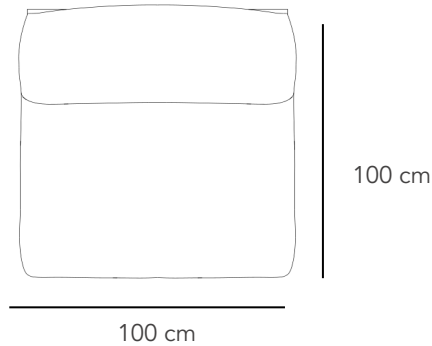

INVISIBLE COLLECTION

Possible compositions

La Chance - Snow Sofa

1x Straight Module

1 Curved 30° module

INVISIBLE COLLECTION

Possible compositions

La Chance - Snow Sofa

156 - 228 cm

2x Module Curve 30°

256 - 328 cm

Sofa Three-Seater Straight-Curved:

1x Straight Module
2x Curved 30° Module

300 cm

Sofa Three-Seater Straight:

3x Straight Module

312 - 516 cm

Sofa Four-Seater Curved:

4x Curved 30° Module