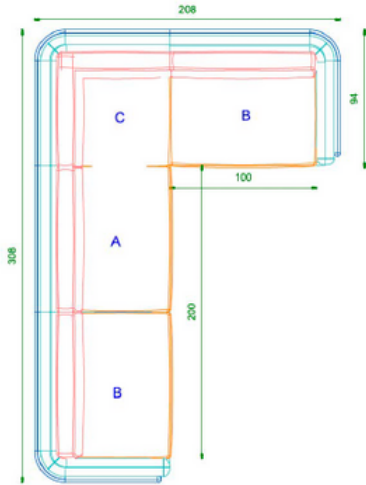

Possible Combinations

Charlotte Biltgen - Ebisu Modular
Sofa

4 Seater Sofa
One A Module - Two B Modules
One C Module

5 seater Sofa
Two A Module - Two B Modules
One C Module

6 Seater Sofa
Three A Module - Two B Modules
One C Module

Possible Combinations

Charlotte Biltgen - Ebisu Modular
Sofa

4 seater

5 seater

6 seater

4 seater: W 308 x D 208 x H 77 cm / W 121.5" x D 81.9" x H 30.3"

5 seater: W 308 x D 308 x H 77 cm / W 121.5" x D 121.5" x H 30.3"

6 seater: W 408 x D 308 x H 77 cm / W 160.6" x D 121.5" x H 30.3"