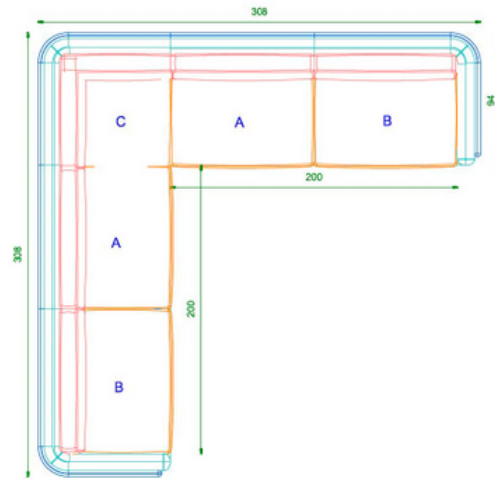

Possible Combinations

Charlotte Biltgen - Ebisu Modular
Sofa

4 Seater Sofa
One A Module - Two B Modules
One C Module

5 seater Sofa
Two A Module - Two B Modules
One C Module

6 Seater Sofa
Three A Module - Two B Modules
One C Module

Possible Combinations

Charlotte Biltgen - Ebisu Modular
Sofa

4 seater

5 seater

6 seater

4 seater: W 308 x D 208 x H 77 cm / W 121.5" x D 81.9" x H 30.3"

5 seater: W 308 x D 308 x H 77 cm / W 121.5" x D 121.5" x H 30.3"

6 seater: W 408 x D 308 x H 77 cm / W 160.6" x D 121.5" x H 30.3"