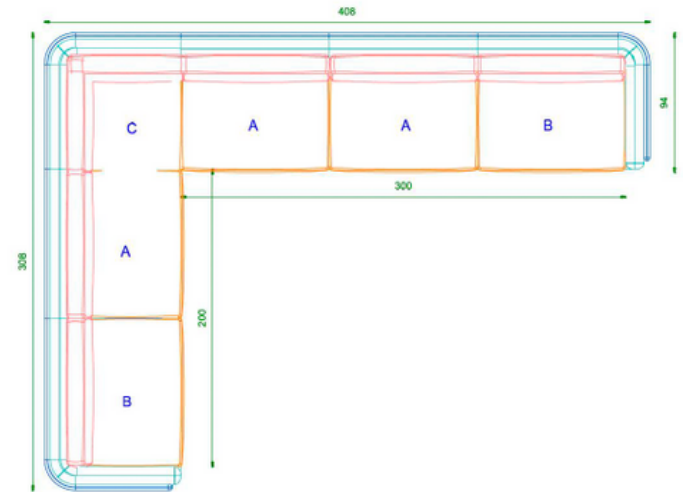

Possible Combinations

Charlotte Biltgen - Ebisu Modular
Sofa

4 Seater Sofa
One A Module - Two B Modules
One C Module

5 seater Sofa
Two A Module - Two B Modules
One C Module

6 Seater Sofa
Three A Module - Two B Modules
One C Module

Possible Combinations

Charlotte Biltgen - Ebisu Modular
Sofa

4 seater

5 seater

6 seater

4 seater: W 308 x D 208 x H 77 cm / W 121.5" x D 81.9" x H 30.3"

5 seater: W 308 x D 308 x H 77 cm / W 121.5" x D 121.5" x H 30.3"

6 seater: W 408 x D 308 x H 77 cm / W 160.6" x D 121.5" x H 30.3"