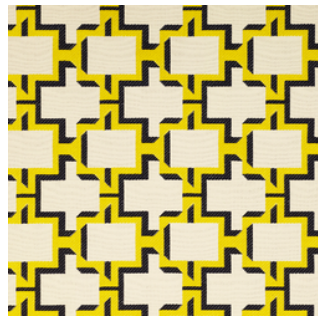

Finishes Selection

Charlotte Biltgen - Elena Armchair

Dedar Fabric - A Soft Place

Teddy

Orso Polare

Grey Husky

Vison

Finishes Selection

Charlotte Biltgen
Dedar Fabric - Campus

Rouge Marinière

Cielo Azzurro

Chiaroscuro

Foresta

Soleil Nocturne

Giardino

Finishes Selection

Charlotte Biltgen - Elena Armchair

Dedar Fabric - Young & Lovely

Rouge Marinière

Cielo Azzurro

Chiaroscuro

Foresta

Soleil Nocturne

Giardino