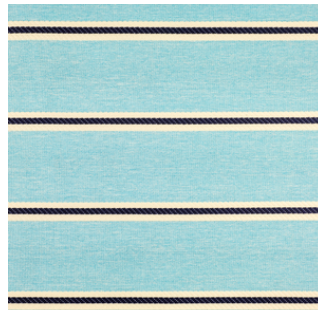

Finishes Selection

Charlotte Biltgen - Elena Armchair

Dedar Fabric - A Soft Place

Teddy

Orso Polare

Grey Husky

Vison

Finishes Selection

Charlotte Biltgen
Dedar Fabric - Campus

Rouge Marinière

Cielo Azzurro

Chiaroscuro

Foresta

Soleil Nocturne

Giardino

Finishes Selection

Charlotte Biltgen - Elena Armchair

Dedar Fabric - Young & Lovely

Rouge Marinière

Cielo Azzurro

Chiaroscuro

Foresta

Soleil Nocturne

Giardino

Finishes Selection

Charlotte Biltgen - Elena Armchair
Dedar Fabric - Pazl

Glacier

Lait de coco

Rose thé

Havanne

Shadow