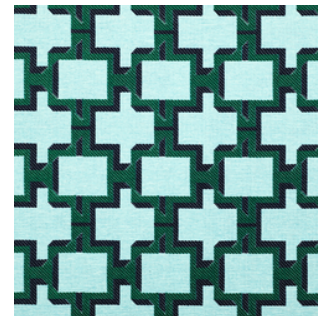

Finishes Selection

Charlotte Biltgen - Elena Armchair

Dedar Fabric - A Soft Place

Teddy

Orso Polare

Grey Husky

Vison

Finishes Selection

Charlotte Biltgen
Dedar Fabric - Campus

Rouge Marinière

Cielo Azzurro

Chiaroscuro

Foresta

Soleil Nocturne

Giardino

Finishes Selection

Charlotte Biltgen - Elena Armchair

Dedar Fabric - Young & Lovely

Rouge Marinière

Cielo Azzurro

Chiaroscuro

Foresta

Soleil Nocturne

Giardino

Finishes Selection

Charlotte Biltgen - Elena Armchair
Dedar Fabric - Pazl

Glacier

Lait de coco

Rose thé

Havanne

Shadow