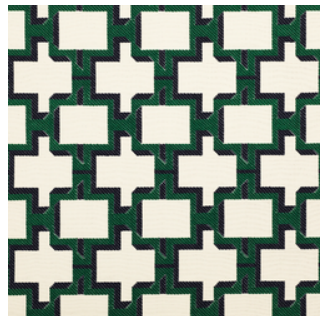

Finishes Selection

Charlotte Biltgen - Elena Armchair

Dedar Fabric - A Soft Place

Teddy

Orso Polare

Grey Husky

Vison

Finishes Selection

Charlotte Biltgen
Dedar Fabric - Campus

Rouge Marinière

Cielo Azzurro

Chiaroscuro

Foresta

Soleil Nocturne

Giardino

Finishes Selection

Charlotte Biltgen - Elena Armchair

Dedar Fabric - Young & Lovely

Rouge Marinière

Cielo Azzurro

Chiaroscuro

Foresta

Soleil Nocturne

Giardino

Finishes Selection

Charlotte Biltgen - Elena Armchair
Dedar Fabric - Pazl

Glacier

Lait de coco

Rose thé

Havanne

Shadow