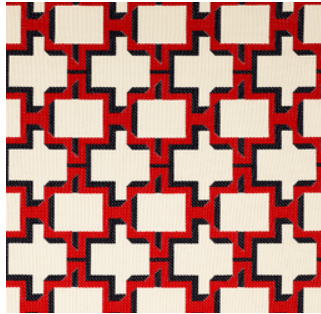

Finishes Selection

Charlotte Biltgen - Elena Armchair

Dedar Fabric - A Soft Place

Teddy

Orso Polare

Grey Husky

Vison

Finishes Selection

Charlotte Biltgen
Dedar Fabric - Campus

Rouge Marinière

Cielo Azzurro

Chiaroscuro

Foresta

Soleil Nocturne

Giardino

Finishes Selection

Charlotte Biltgen - Elena Armchair

Dedar Fabric - Young & Lovely

Rouge Marinière

Cielo Azzurro

Chiaroscuro

Foresta

Soleil Nocturne

Giardino

Finishes Selection

Charlotte Biltgen - Elena Armchair
Dedar Fabric - Pazl

Glacier

Lait de coco

Rose thé

Havanne

Shadow