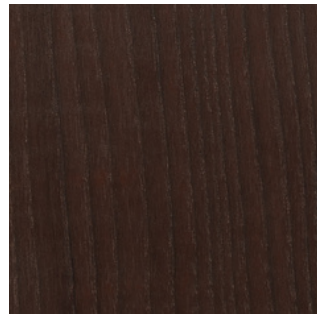

# Wood Selection

Ecart International

Natural Oak - Matt  
Varnish

Brown Oak - Matt  
Varnish

Black Oak - Matt  
Varnish

Oiled Thermo  
Treated Brown Wood