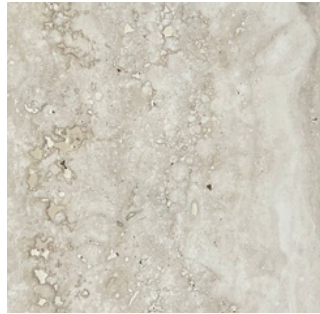

Tabletop Selection

Emmanuel Levet Stenne - Dress Up Table

Travertine
Navona

Nero Marquina
Marble

Bianco Neve
Marble