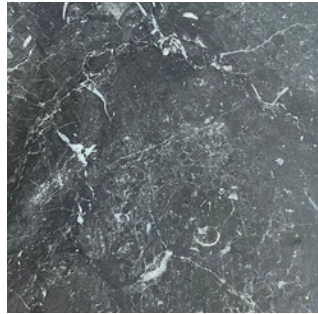

Tabletop Selection

Emmanuel Levet Stenne - Dress Up Table

Travertine
Navona

Nero Marquina
Marble

Bianco Neve
Marble