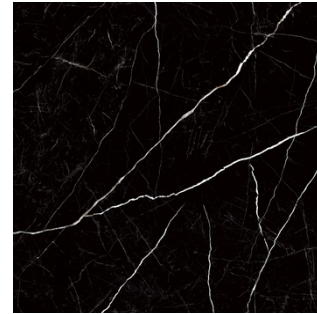

# Tabletop Selection

Emmanuel Levet Stenne - Jelly Collection

Alabaster

Carrare Marble

Marquina Nero Marble