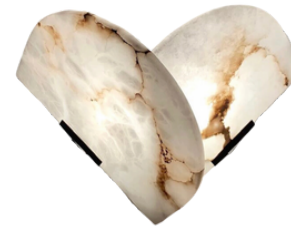

*Enables the mix of white alabaster veins and brown alabaster veins
within a single piece composed of at least two slabs

Alabaster Selection

Galerie MCDE édition Pierre Chareau
White Alabaster With White Veining

Quart De Rond
Lamp

Nun
Bedside Table

Mask
Wall Lamp

Triple "Sloping Block"
Wall Lamp

Alabaster Selection

Galerie MCDE édition Pierre Chareau
White Alabaster With Brown Veining

Triple "Sloping Block"
Wall Lamp

Double "Sloping Block"
Wall Lamp

Fly Gaby
Wall Lamp

Alabaster Selection

Galerie MCDE édition Pierre Chareau
White Alabaster With Mixed Veining*

Triple "Sloping Block"
Wall Lamp

1 white vein
& 2 brown veins

Boule
Ceiling Lamp

4 white veins
& 4 brown veins

Fly
Wall Lamp

2 white veins
& 1 brown vein

*Enables the mix of white alabaster veins and brown alabaster veins
within a single piece composed of at least two slabs