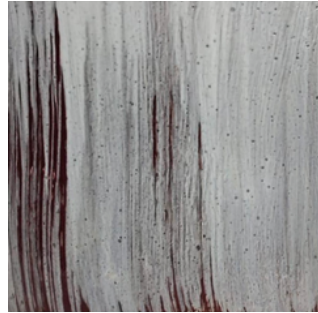

Ceramic Selection

Garcé & Dimofski

Brushed Beige
L01-F

Beige Red Lines 1
L02.1-F

Beige Red 3
L02.3-F

Sotheby's
H03-F

Light Ôcre White
H05-F

Beige Red Cross 1
L02.1-F

White L00.F