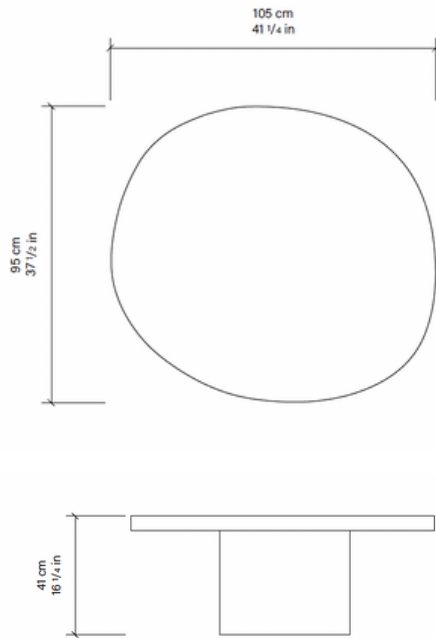

Mixed media on wood with resin
Base in patinated brass

Shape Selection

Pierre Bonnefille - Stone D Coffee Table

Small

Medium

Large