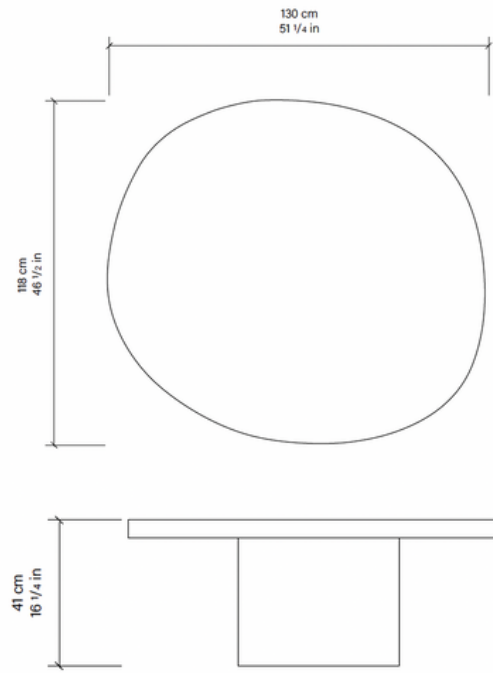

Mixed media on wood with resin
Base in patinated brass

Shape Selection

Pierre Bonnefille - Stone D Coffee Table

Small

Medium

Large