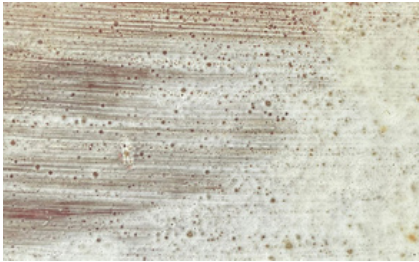

# Finish Selection

Garcé & Dimofski - Eclipse Sconce

Beige Red L02.2

White Red L02.3

Eclipse L02.4

Cognac L11

Almond Beige H02

Almond White H04

Light Moon H06.L

Dark Moon H06.D