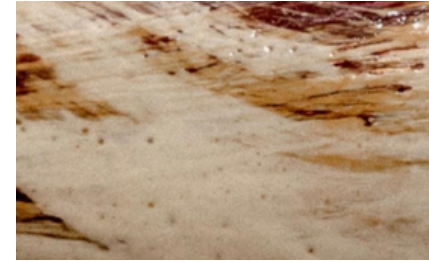

# Finish Selection

Garcé & Dimofski - Eclipse Sconce

Beige Red L02.2

White Red L02.3

Eclipse L02.4

Cognac L11

Almond Beige H02

Almond White H04