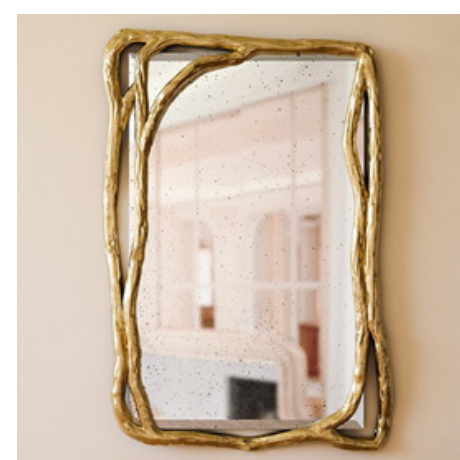

## Mirror

Mercury picket  
effect

Yellow

Pink

Natural

# INVISIBLE COLLECTION

Aux Arbres Collection - Hugo Drubay

**Oak wood**  
*Natural mirror*

**Beech wood**  
*Natural mirror*

**Green stained beech wood**  
*Natural mirror*

**Oak wood**  
*Yellow gold mirror*

**Beech wood**  
*Yellow gold mirror*

**Green stained beech wood**  
*Yellow gold mirror*

**Oak wood**  
*Mercury picket effect mirror*

**Beech wood**  
*Mercury picket effect mirror*

**Green stained beech wood**  
*Mercury picket effect mirror*