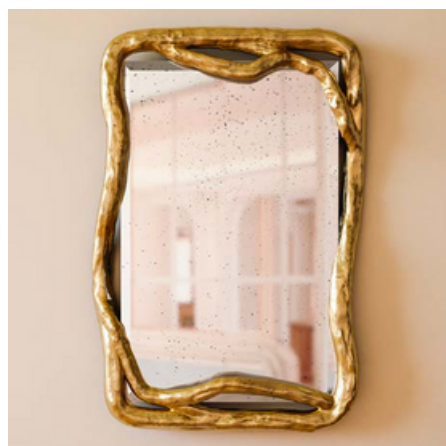

## Mirror

Mercury picket  
effect

Yellow

Pink

Natural

Rose gold beech wood

*Natural mirror*

Yellow gold beech wood

*Yellow gold mirror*

Beech wood rose gold champagne

*Yellow gold mirror*

White gold beech wood

*Yellow gold mirror*

Rose gold beech wood

*Yellow gold mirror*

Yellow gold beech wood

*Mercury picket effect mirror*

Beech wood rose gold champagne

*Mercury picket effect mirror*

White gold beech wood

*Mercury picket effect mirror*