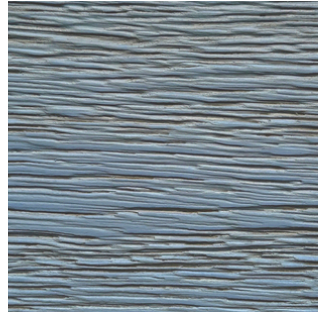

Wood Selection

Marion Stora
Jeannette Cabinet

Aubergine

Kashan

Blueberries

Velvet Purlin

Ruby Grape

Golden Hop

Lightly Sanded Oak