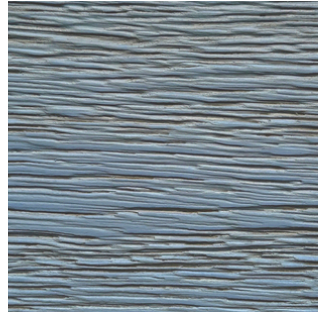

# Colour Selection

Marion Stora  
Melody Bookshelf

Aubergine

Kashan

Blueberries

Velvet Purlin

Abyss