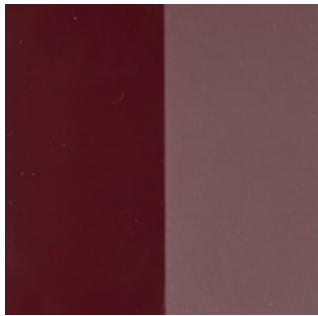

Colour Selection

Reda Amalou - Dot Side Table

Milky White

White Sand

Mastic

Tawny

Kaki

All Black

Colour Selection

Reda Amalou - Dot Side Table

Deep Garnet

Iconic Red

Sunset

Tangerine

Powdery

Warm Saffron

Colour Selection

Reda Amalou - Dot Side Table

Cerulean

Peacock Blue

Persian Blue