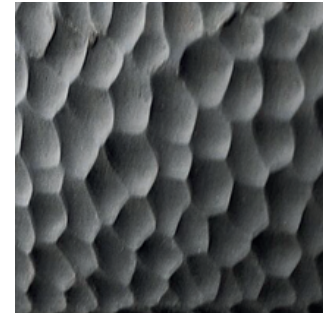

Finish Selection

Sophie Dries - Traces

White Gouge

White Striped

Snow White

Black Gouge

Black Striped

Black Picked

Black Projected
Stoneware

Black Cracked
Projected

Finish Selection

Sophie Dries - Traces

Black & White
Cracked Projected

Black Projected
White Clay

Granule

Black Projected White
Stoneware

Black Projected
Stoneware