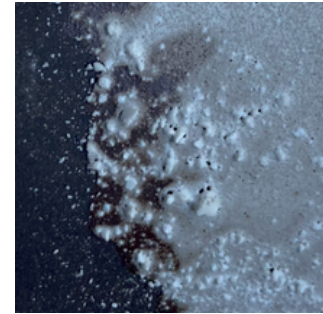

Finish Selection

Sophie Dries - Traces

White Gouge

White Striped

Snow White

Black Gouge

Black Striped

Black Picked

Black Projected
Stoneware

Black Cracked
Projected

Finish Selection

Sophie Dries - Traces

Black & White
Cracked Projected

Black Projected
White Clay

Granule

Black Projected White
Stoneware