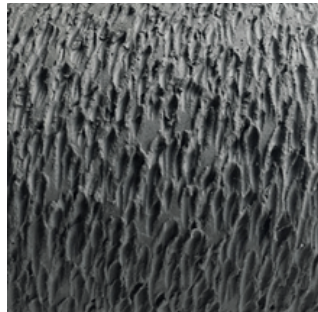

Finish Selection

Sophie Dries - Traces

White Gouge

White Striped

Snow White

Black Gouge

Black Striped

Black Picked

Black Projected
Stoneware

Black Cracked
Projected

Finish Selection

Sophie Dries - Traces

Black & White
Cracked Projected

Black Projected
White Clay

Granule

Black Projected White
Stoneware

Black Projected
Stoneware