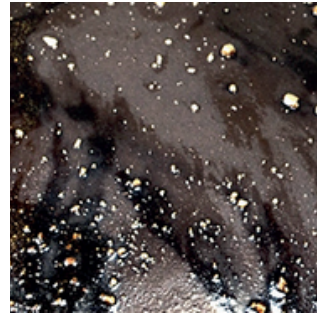

Finish Selection

Sophie Dries - Traces

White Gouge

White Striped

Snow White

Black Gouge

Black Striped

Black Picked

Black Projected
Stoneware

Black Cracked
Projected

Finish Selection

Sophie Dries - Traces

Black & White
Cracked Projected

Black Projected
White Clay

Granule

Black Projected White
Stoneware

Black Projected
Stoneware