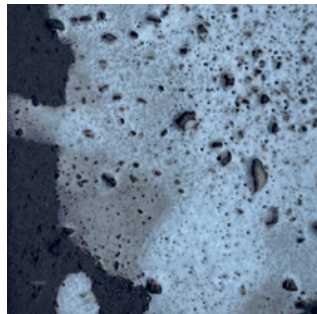

Finish Selection

Sophie Dries - Traces

White Gouge

White Striped

Snow White

Black Gouge

Black Striped

Black Picked

Black Projected
Stoneware

Black Cracked
Projected

Finish Selection

Sophie Dries - Traces

Black & White
Cracked Projected

Black Projected
White Clay

Granule

Black Projected White
Stoneware

Black Projected
Stoneware