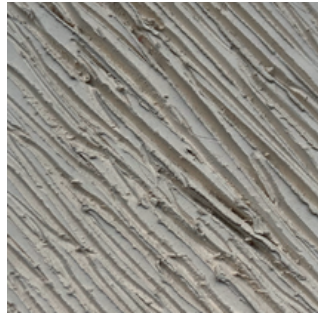

Finish Selection

Sophie Dries - Traces

White Gouge

White Striped

Snow White

Black Gouge

Black Striped

Black Picked

Black Projected
Stoneware

Black Cracked
Projected

Finish Selection

Sophie Dries - Traces

Black & White
Cracked Projected

Black Projected
White Clay

Granule

Black Projected White
Stoneware

Black Projected
Stoneware