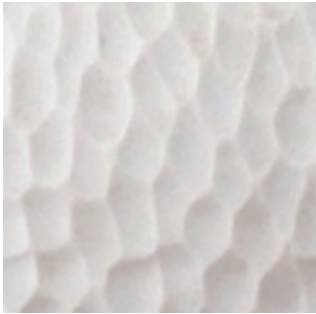

Finish Selection

Sophie Dries - Traces

White Gouge

White Striped

Snow White

Black Gouge

Black Striped

Black Picked

Black Projected
Stoneware

Black Cracked
Projected

Finish Selection

Sophie Dries - Traces

Black & White
Cracked Projected

Black Projected
White Clay

Granule

Black Projected White
Stoneware

Black Projected
Stoneware