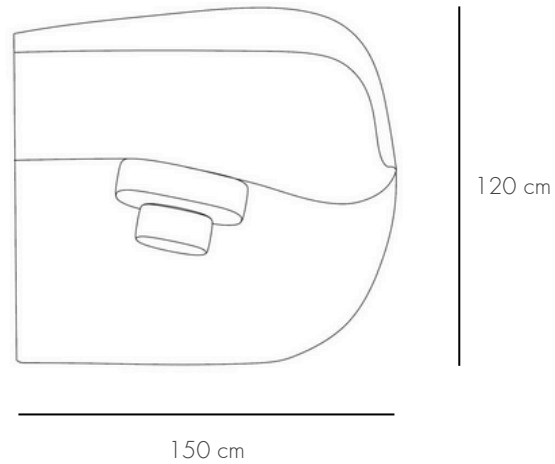

INVISIBLE COLLECTION

Pierre Augustin Rose - End Module