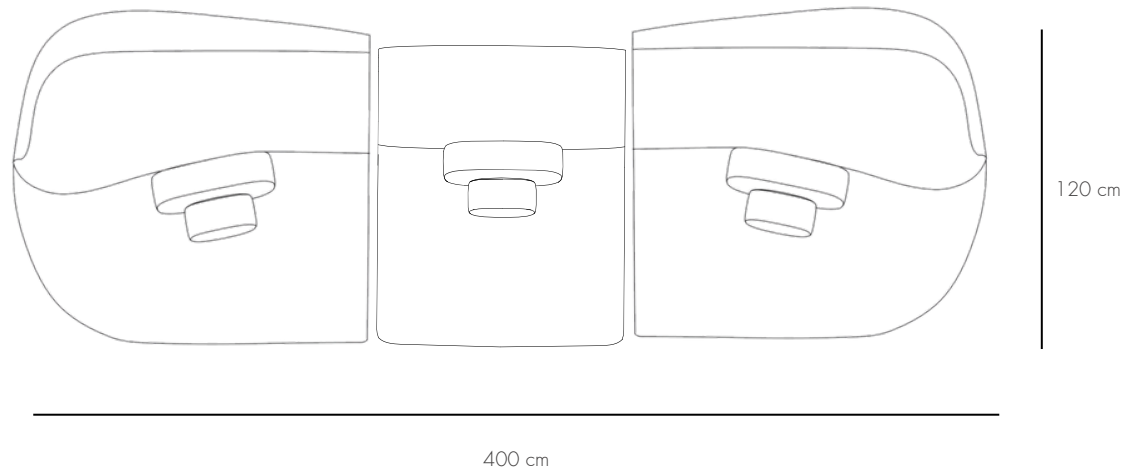

# INVISIBLE COLLECTION

Pierre Augustin Rose - Modulable U Shape Sofa | 6 Modules Composition

Includes 2x Modulable End, 2x Modulable Corner, 2x Modulable Straight

460 cm

# INVISIBLE COLLECTION

Pierre Augustin Rose - Modulable Three-Seater Sofa | 3 Modules Composition

Includes 2x Modulable End, 1x Modulable Straight