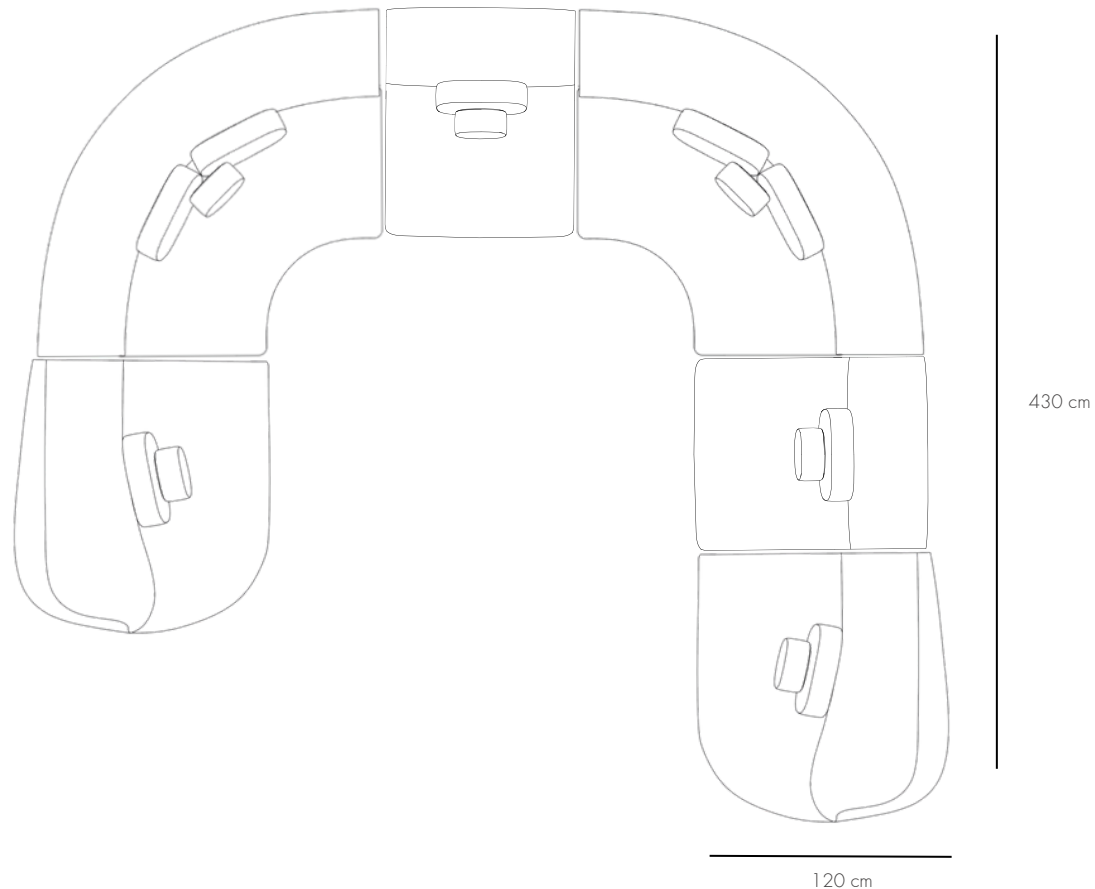

# INVISIBLE COLLECTION

Pierre Augustin Rose - Modulable U Shape Sofa | 6 Modules Composition

Includes 2x Modulable End, 2x Modulable Corner, 2x Modulable Straight

460 cm

# INVISIBLE COLLECTION

Pierre Augustin Rose - Modulable Three-Seater Sofa | 3 Modules Composition

Includes 2x Modulable End, 1x Modulable Straight