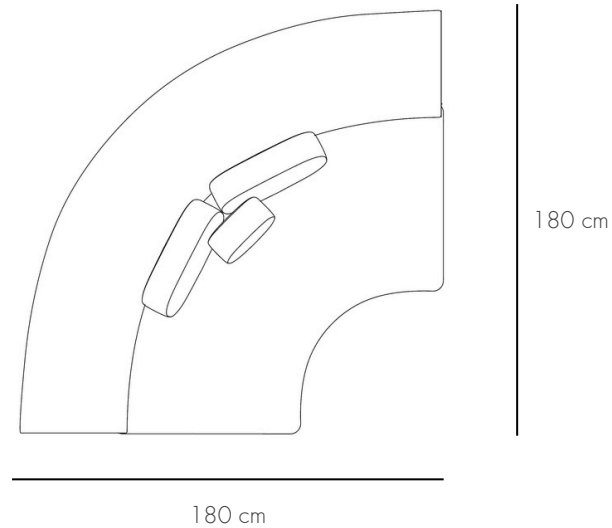

INVISIBLE COLLECTION

Pierre Augustin Rose - Corner Module