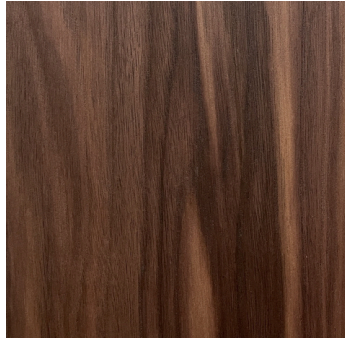

Wood Selection

Jacques Doucet - Otero Dining Table

Natural US Walnut

Natural EU Walnut

Natural Oak

Black Chesnut

Semi Glossy
Chestnut Shade

Chestnut Shade 02

Chestnut Shade 03

Natural Chestnut