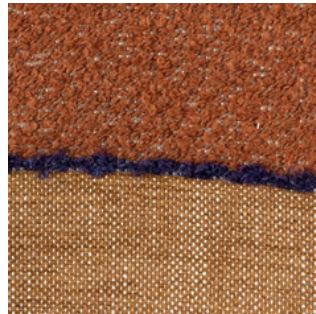

# Fabric Selection

Dorothee Delaye - Bise Chair  
Élitis - Loreto

Senteur parfumée

Robe d'azur

Blanche plume

# Fabric Selection

Dorothee Delaye - Bise Chair  
Élitis - Levante

LR-346-49

LR-346-05

LR-346-35

# Fabric Selection

Dorothee Delaye - Bise Chair  
Dedar - Salinger

Perla

Naturale

Paille

Nude

Daino

Glacier